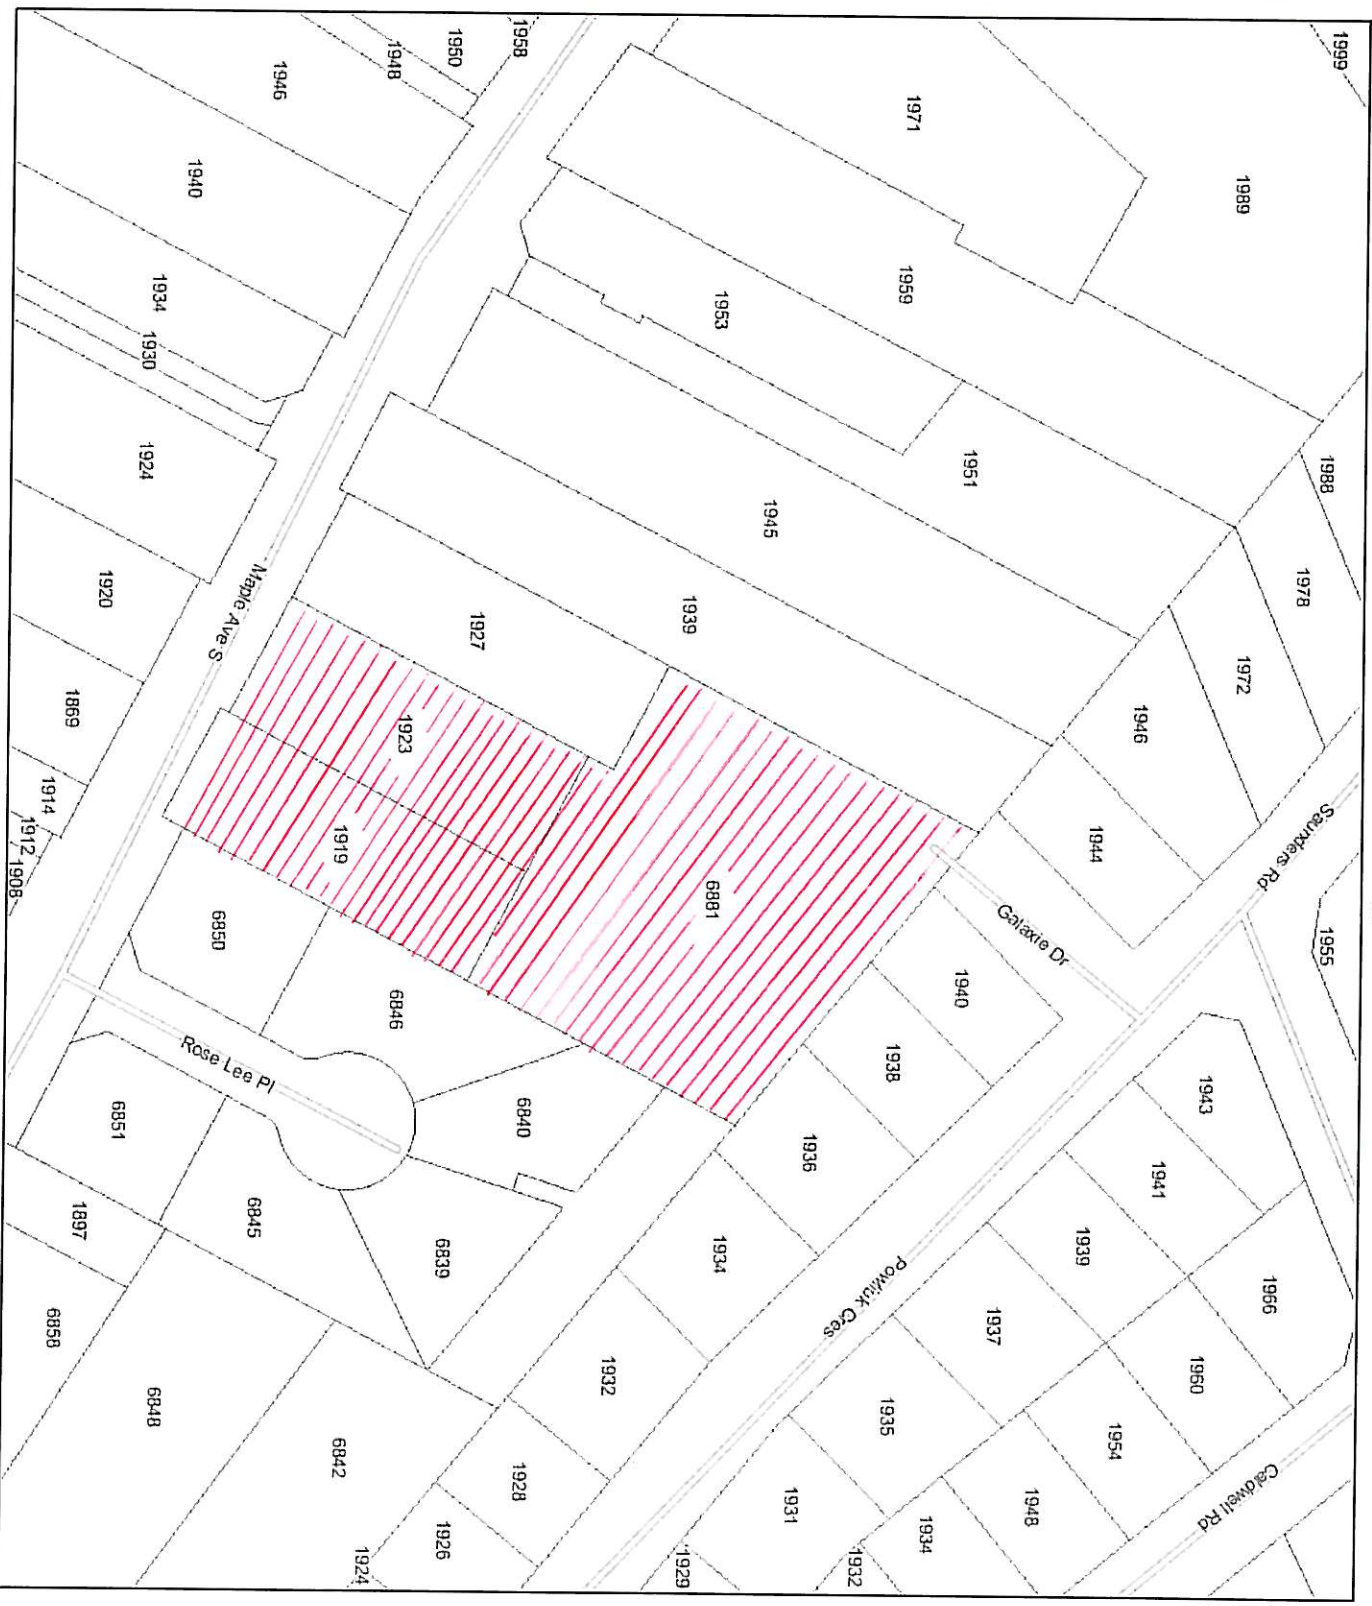

6881 galaxie drv

Legend

- Municipal Boundaries
- Highways
- Major Roads
- Roads
- Parks
- Federal Park
- Provincial Park
- Provincial Ecreserve
- Regional Park
- Future Regional Park
- Municipal and Community Parks
- Protected Area
- Lot Boundaries
- Major Lakes
- Lakes and Rivers
- CRD Boundary